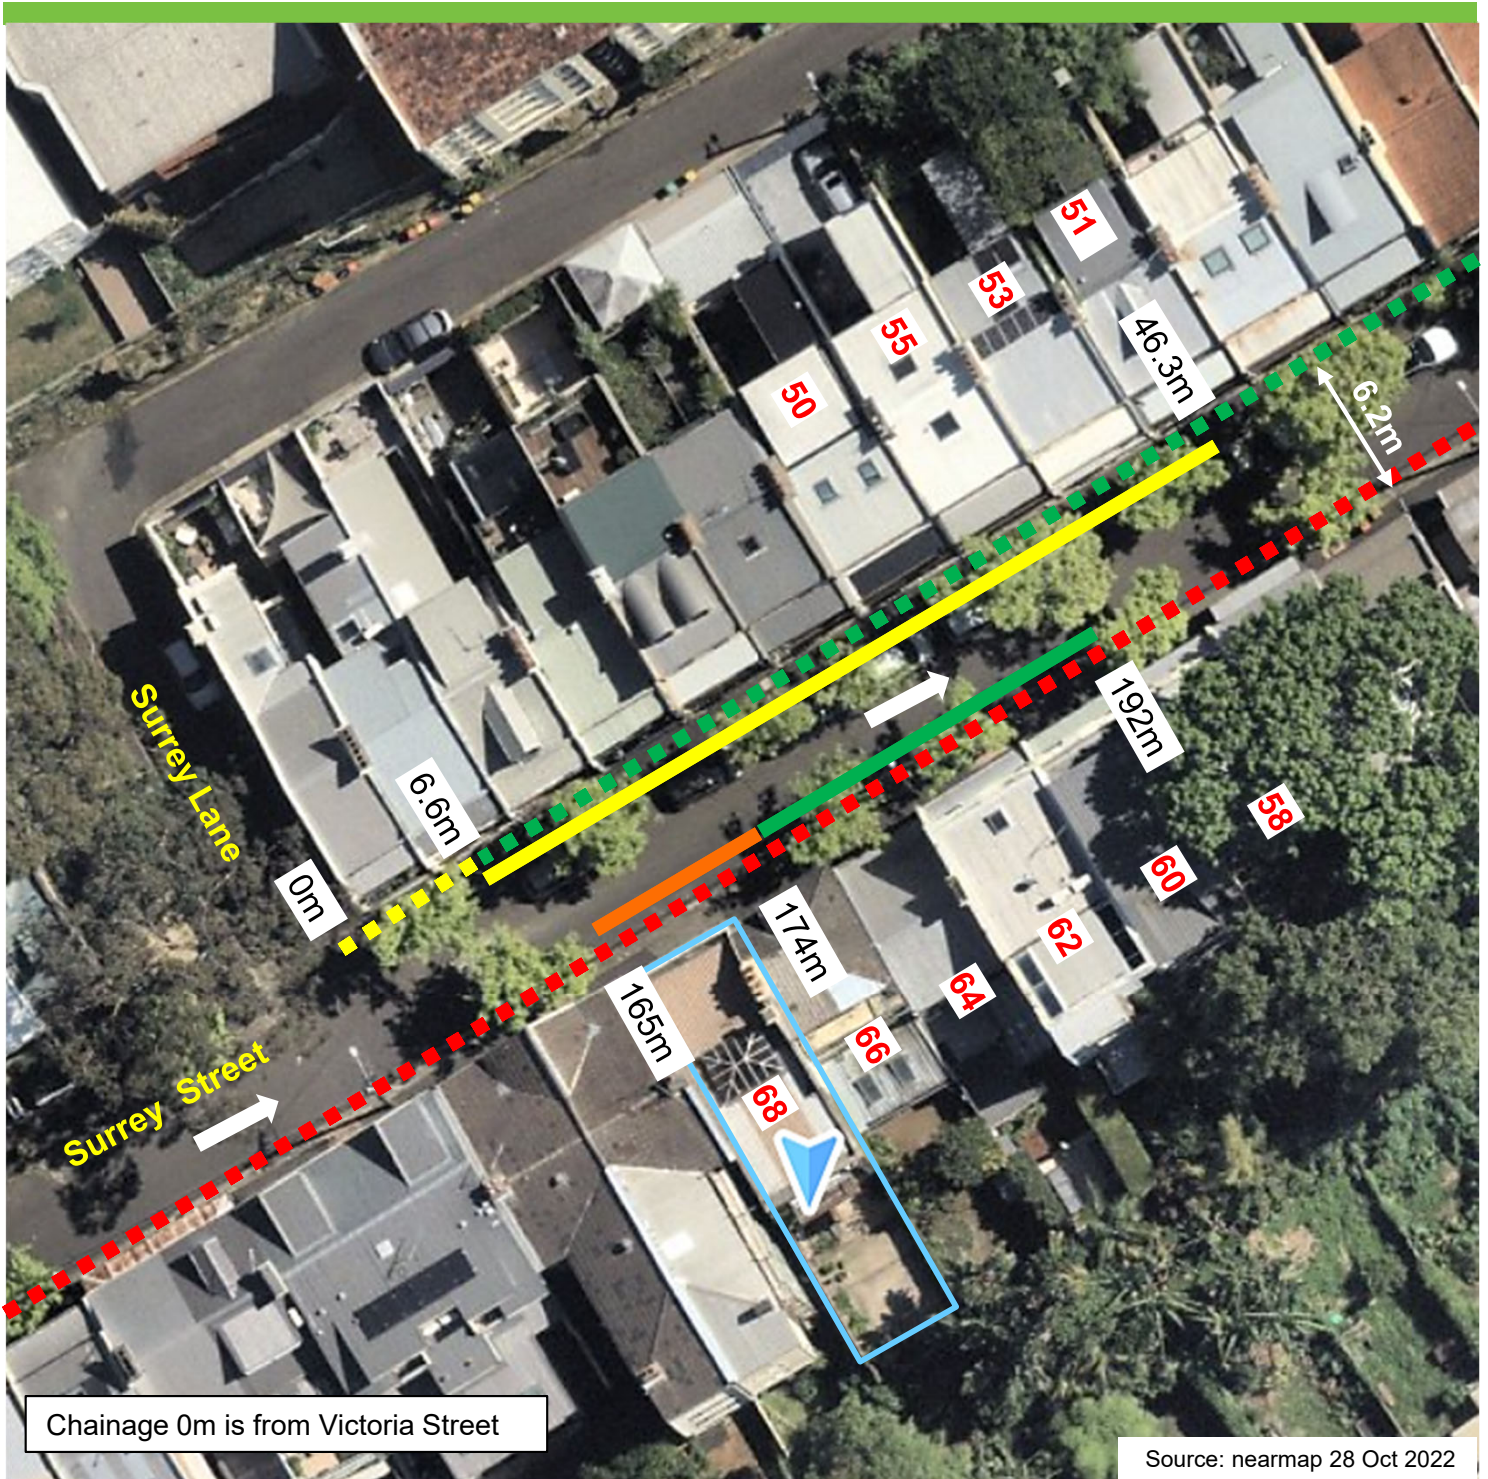

Surrey Street, Darlinghurst Proposed Work Zone

Existing

-  No Stopping
-  No Parking
-  1P Ticket
8am-Midnight
Permit Holders Excepted
Area 17

Proposed

-  Work Zone
7.30am-5.30pm Mon-Fri
7.30am-3.30pm Sat
1P Ticket
-  5.30pm-Midnight Mon-Fri
3.30pm-Midnight Sat
8am-Midnight Sun & Public
Holidays
Permit Holders Excepted Area 17

-  No Stopping
-  1P Ticket
8am-Midnight
Permit Holders
Excepted
Area 17